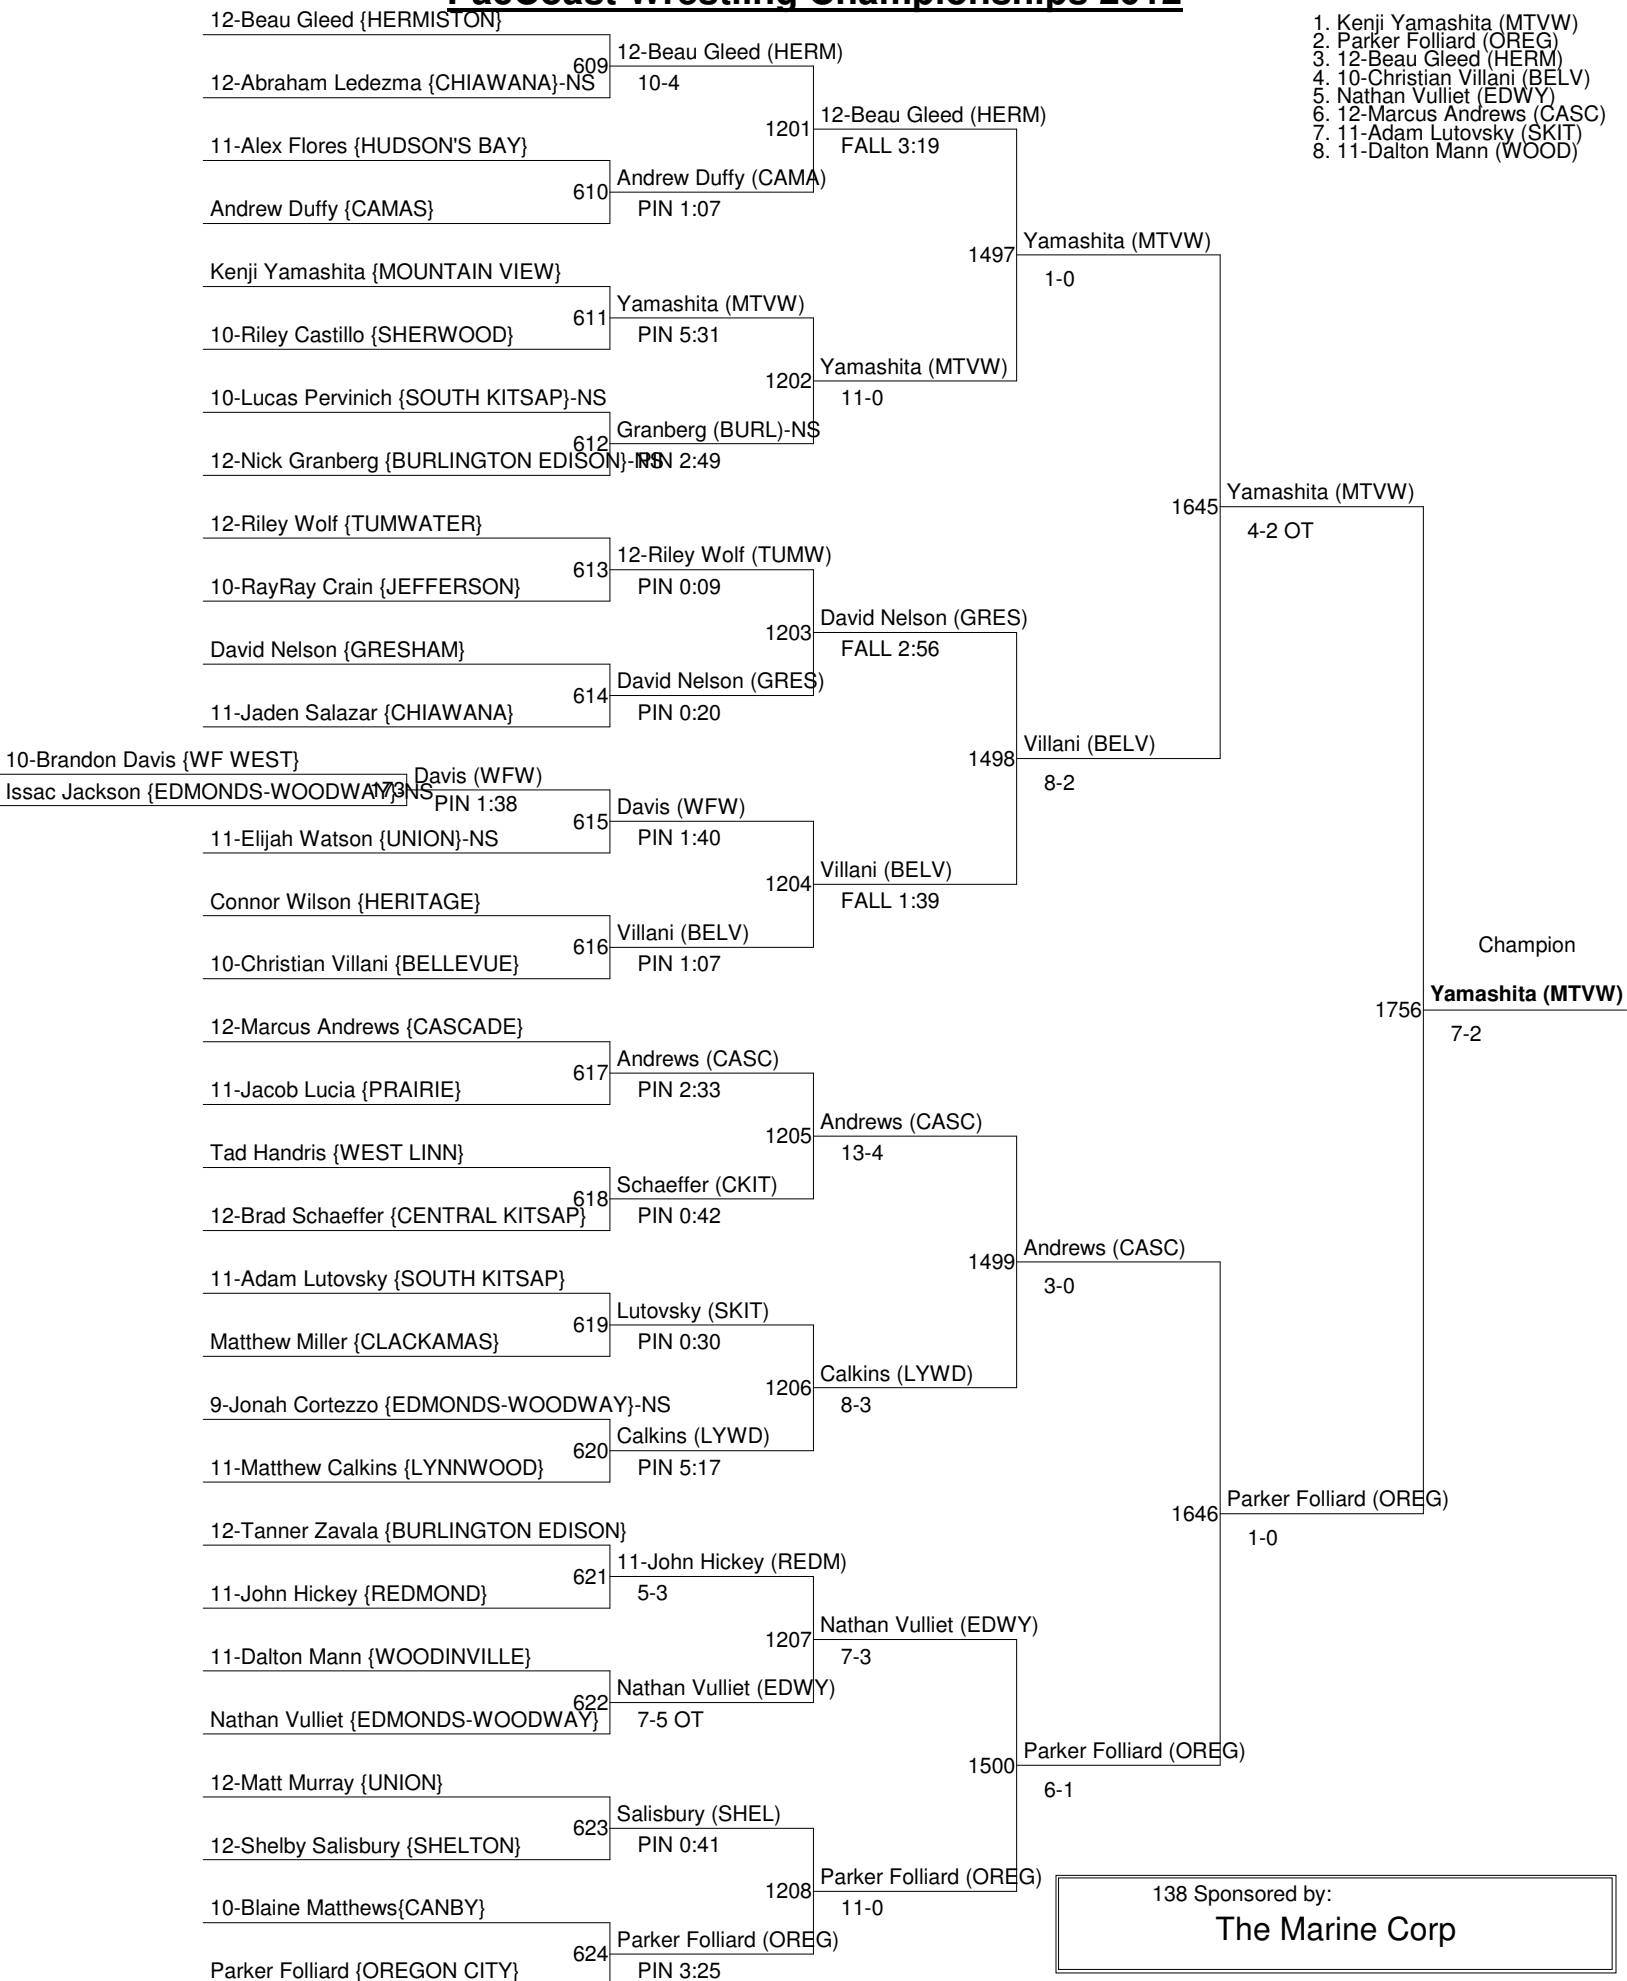

PacCoast Wrestling Championships 2012

Weight : 138

1. Kenji Yamashita (MTVW)
2. Parker Folliard (OREG)
3. 12-Beau Gleed (HERM)
4. 10-Christian Villani (BELV)
5. Nathan Vulliet (EDWY)
6. 12-Marcus Andrews (CASC)
7. 11-Adam Lutovsky (SKIT)
8. 11-Dalton Mann (WOOD)